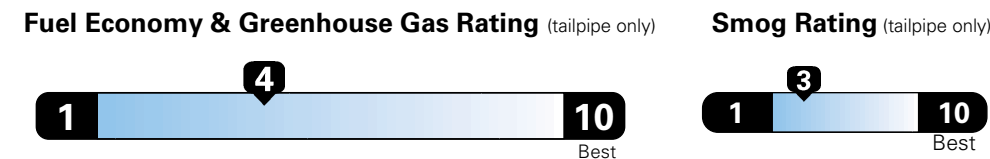

For more information visit: www.dodge.com
 or call 1-800-4ADODGE

FCA US LLC

Fuel Economy and Environment

**Flexible Fuel Vehicle
 Gasoline-Ethanol (E85)**

**You spend
 \$2,500
 in fuel costs
 over 5 years
 compared to the
 average new vehicle.**

**Annual fuel cost
 \$1,900**

Actual results will vary for many reasons, including driving conditions and how you drive and maintain your vehicle. The average new vehicle gets 27 MPG and cost \$7,000 to fuel over 5 years. Cost estimates are based on 15,000 miles per year at \$2.55 per gallon. This is a dual fueled automobile. MPGe is miles per gasoline gallon equivalent. Vehicle emissions are a significant cause of climate change and smog.