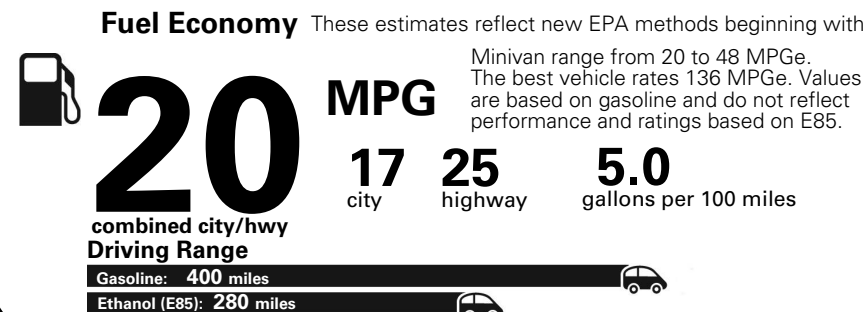

## Fuel Economy and Environment

E85 Flexible Fuel Vehicle  
Gasoline-Ethanol (E85)

You spend **\$2,500** in fuel costs over 5 years compared to the average new vehicle.

Annual fuel cost **\$1,900**

Actual results will vary for many reasons, including driving conditions and how you drive and maintain your vehicle. The average new vehicle gets 27 MPG and cost \$7,000 to fuel over 5 years. Cost estimates are based on 15,000 miles per year at \$2.55 per gallon. This is a dual fueled automobile. MPGe is miles per gasoline gallon equivalent. Vehicle emissions are a significant cause of climate change and smog.