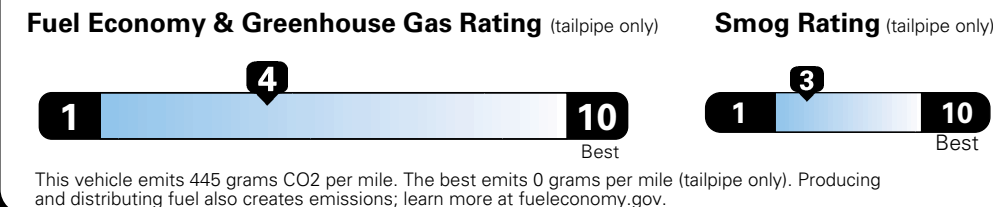

## Fuel Economy and Environment

E85 Flexible Fuel Vehicle  
Gasoline-Ethanol (E85)

You spend **\$2,500** in fuel costs over 5 years compared to the average new vehicle.

Annual fuel cost **\$1,900**

Actual results will vary for many reasons, including driving conditions and how you drive and maintain your vehicle. The average new vehicle gets 27 MPG and cost \$7,000 to fuel over 5 years. Cost estimates are based on 15,000 miles per year at \$2.55 per gallon. This is a dual fueled automobile. MPGe is miles per gasoline gallon equivalent. Vehicle emissions are a significant cause of climate change and smog.