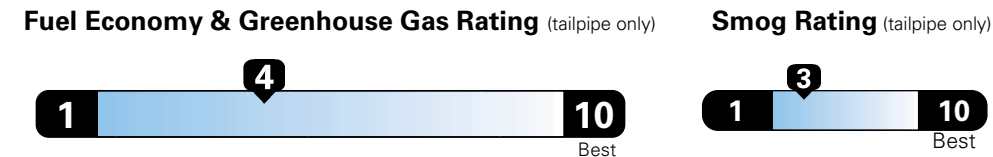

Base Price: \$26,650

DODGE GRAND CARAVAN SE
Exterior Color: Granite Pearl-Coat Exterior Paint
Interior Color: Black Light Graystone Interior Colors
Interior: Cloth Low-Back Bucket Seats
Engine: 3.6-Liter V6 24-Valve VVT Engine
Transmission: 6-Speed Automatic 62TE Transmission

For more information visit: www.dodge.com or call 1-800-4ADODGE

FCA US LLC

Fuel Economy and Environment

Flexible Fuel Vehicle Gasoline-Ethanol (E85)

You spend \$2,500 in fuel costs over 5 years compared to the average new vehicle.

Annual fuel cost \$1,900

Actual results will vary for many reasons, including driving conditions and how you drive and maintain your vehicle. The average new vehicle gets 27 MPG and cost \$7,000 to fuel over 5 years. Cost estimates are based on 15,000 miles per year at \$2.55 per gallon. This is a dual fueled automobile. MPGe is miles per gasoline gallon equivalent. Vehicle emissions are a significant cause of climate change and smog.