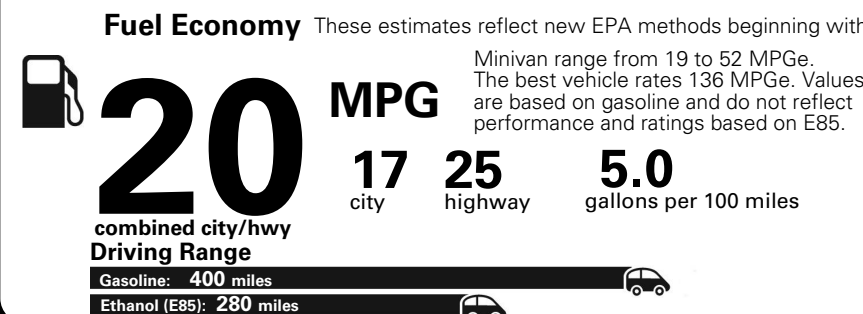

Base Price: \$26,650

DODGE GRAND CARAVAN SE
Exterior Color: Granite Pearl-Coat Exterior Paint
Interior Color: Black Light Graystone Interior Colors
Interior: Cloth Low-Back Bucket Seats
Engine: 3.6-Liter V6 24-Valve VVT Engine
Transmission: 6-Speed Automatic 62TE Transmission

For more information visit: www.dodge.com or call 1-800-4ADODGE

FCA US LLC

Fuel Economy and Environment

Flexible Fuel Vehicle Gasoline-Ethanol (E85)

You spend \$2,500 in fuel costs over 5 years compared to the average new vehicle.