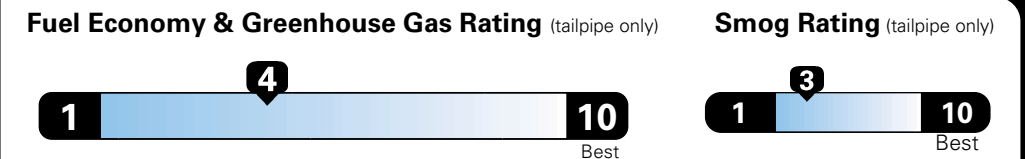

For more information visit: www.dodge.com
 or call 1-800-4ADODGE

FCA US LLC

Fuel Economy and Environment

**Flexible Fuel Vehicle
 Gasoline-Ethanol (E85)**

**You spend
 \$2,500
 in fuel costs
 over 5 years**
 compared to the average new vehicle.

**Annual fuel cost
 \$1,900**

Actual results will vary for many reasons, including driving conditions and how you drive and maintain your vehicle. The average new vehicle gets 27 MPG and cost \$7,000 to fuel over 5 years. Cost estimates are based on 15,000 miles per year at \$2.55 per gallon. This is a dual fueled automobile. MPGe is miles per gasoline gallon equivalent. Vehicle emissions are a significant cause of climate change and smog.