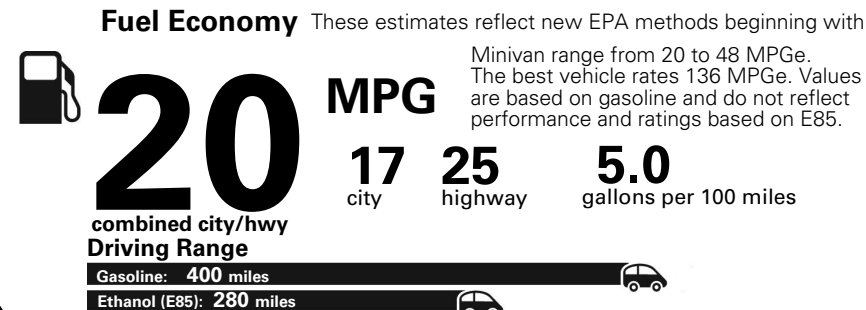

Base Price: \$26,790

DODGE GRAND CARAVAN SE
Exterior Color: White Knuckle Clear-Coat Exterior Paint
Interior Color: Black Light Graystone Interior Colors
Interior: Cloth Low-Back Bucket Seats
Engine: 3.6-Liter V6 24-Valve VVT Engine
Transmission: 6-Speed Automatic 62TE Transmission

For more information visit: www.dodge.com
 or call 1-800-4ADODGE

FCA US LLC

Fuel Economy and Environment

**Flexible Fuel Vehicle
 Gasoline-Ethanol (E85)**

**You spend
 \$2,500
 in fuel costs
 over 5 years**
 compared to the average new vehicle.