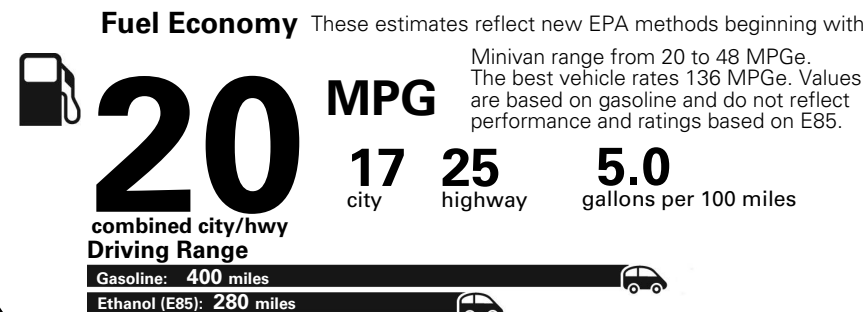

For more information visit: www.dodge.com
 or call 1-800-4ADODGE

FCA US LLC

Fuel Economy and Environment

**Flexible Fuel Vehicle
 Gasoline-Ethanol (E85)**

**You spend
 \$2,500
 in fuel costs
 over 5 years**
 compared to the average new vehicle.