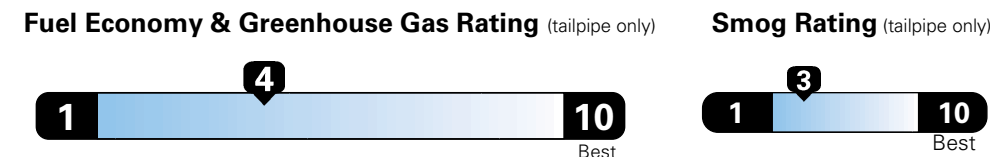

For more information visit: www.dodge.com
 or call 1-800-4ADODGE

FCA US LLC

Fuel Economy and Environment

**Flexible Fuel Vehicle
 Gasoline-Ethanol (E85)**

**You spend
 \$2,500
 in fuel costs
 over 5 years**
 compared to the average new vehicle.

**Annual fuel cost
 \$1,900**

Actual results will vary for many reasons, including driving conditions and how you drive and maintain your vehicle. The average new vehicle gets 27 MPG and cost \$7,000 to fuel over 5 years. Cost estimates are based on 15,000 miles per year at \$2.55 per gallon. This is a dual fueled automobile. MPGe is miles per gasoline gallon equivalent. Vehicle emissions are a significant cause of climate change and smog.