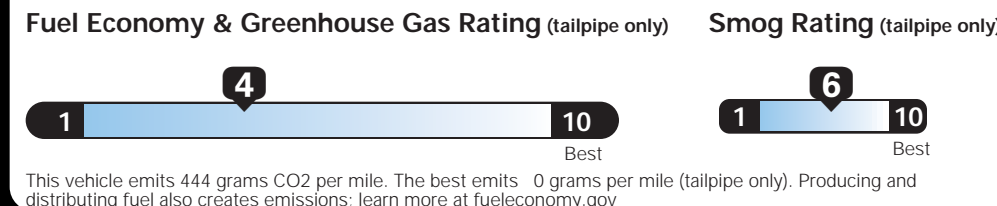

Base Price: \$28,295

DODGE GRAND CARAVAN SXT
Exterior Color: Granite Crystal Metallic Clear Coat Exterior Paint
Interior Color: Black / Light Graystone Interior Colors
Interior: Cloth Low-Back Bucket Seats
Engine: 3.6-Liter V6 24-Valve VVT Engine
Transmission: 6-Speed Automatic 62TE Transmission

For more information visit: www.dodge.com
 or call 1-800-4ADODGE

FCA US LLC

EPA DOT Fuel Economy and Environment

E85 Flexible-Fuel Vehicle Gasoline-Ethanol (E85)

You spend \$2,250
 more in fuel costs over 5 years compared to the average new vehicle.

Annual fuel COST \$2,250

Actual results will vary for many reasons, including driving conditions and how you drive and maintain your vehicle. The average new vehicle gets 25 MPG and cost \$9,000 to fuel over 5 years. Cost estimates are based on 15,000 miles per year at \$3.00 per gallon. This is a dual fueled automobile. MPGe is miles per gasoline gallon equivalent. Vehicle emissions are a significant cause of climate change and smog.