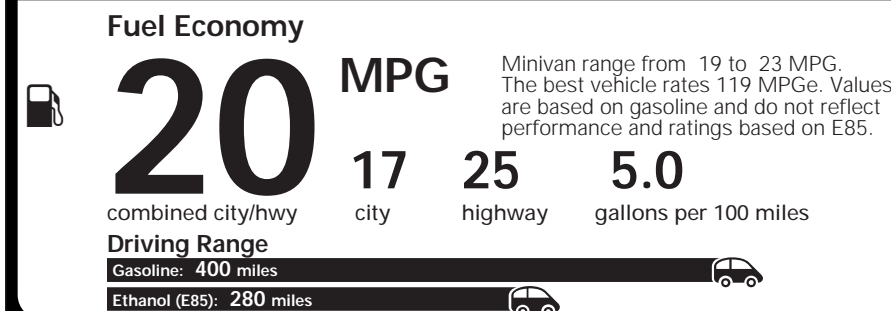

Base Price: \$28,295

DODGE GRAND CARAVAN SXT
Exterior Color: Granite Crystal Metallic Clear Coat Exterior Paint
Interior Color: Black / Light Graystone Interior Colors
Interior: Cloth Low-Back Bucket Seats
Engine: 3.6-Liter V6 24-Valve VVT Engine
Transmission: 6-Speed Automatic 62TE Transmission

For more information visit: www.dodge.com
 or call 1-800-4ADODGE

FCA US LLC

EPA DOT Fuel Economy and Environment

E85 Flexible-Fuel Vehicle Gasoline-Ethanol (E85)

You spend \$2,250
 more in fuel costs over 5 years compared to the average new vehicle.

Annual fuel COST \$2,250

Actual results will vary for many reasons, including driving conditions and how you drive and maintain your vehicle. The average new vehicle gets 25 MPG and cost \$9,000 to fuel over 5 years. Cost estimates are based on 15,000 miles per year at \$3.00 per gallon. This is a dual fueled automobile. MPGe is miles per gasoline gallon equivalent. Vehicle emissions are a significant cause of climate change and smog.