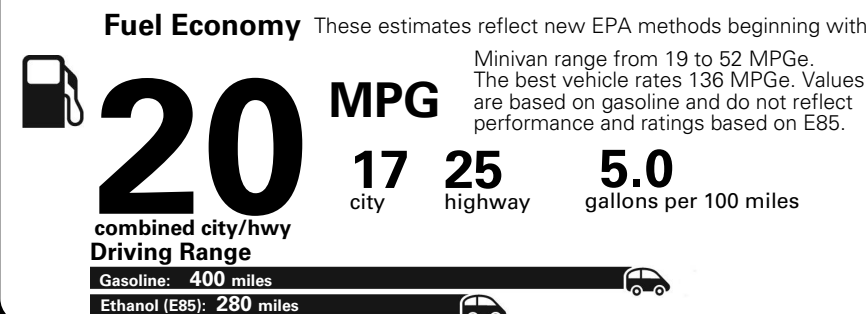

see your owner's manual for details.

5 YEAR / 60,000 MILE
POWERTRAIN WARRANTY

For more information visit: www.dodge.com
or call 1-800-4ADODGE

FCA US LLC

Fuel Economy and Environment

Flexible Fuel Vehicle
Gasoline-Ethanol (E85)

You spend
\$2,500
in fuel costs
over 5 years
compared to the
average new vehicle.

Annual fuel cost
\$1,900

Fuel Economy & Greenhouse Gas Rating (tailpipe only)

Smog Rating (tailpipe only)

This vehicle emits 445 grams CO2 per mile. The best emits 0 grams per mile (tailpipe only). Producing and distributing fuel also creates emissions; learn more at fuelconomy.gov.