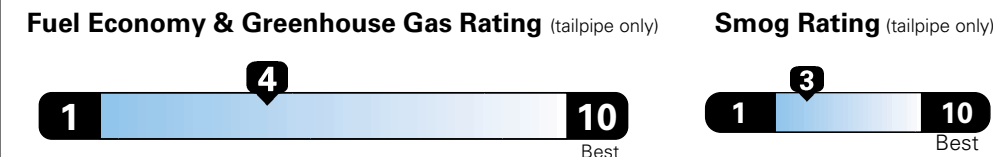

MANUFACTURER'S SUGGESTED RETAIL PRICE OF THIS MODEL INCLUDING DEALER PREPARATION

Base Price: **\$32,150**

DODGE GRAND CARAVAN SXT

Exterior Color: Granite Pearl-Coat Exterior Paint
Interior Color: Black Interior Color
Interior: Premium Seats with Suede Inserts
Engine: 3.6-Liter V6 24-Valve VVT Engine
Transmission: 6-Speed Automatic 62TE Transmission
STANDARD EQUIPMENT (UNLESS REPLACED BY OPTIONAL EQUIPMENT)

**5 YEAR / 60,000 MILE
POWERTRAIN WARRANTY**

Fuel Economy and Environment

E85 Flexible Fuel Vehicle
Gasoline-Ethanol (E85)

You spend
\$2,500
in fuel costs
over 5 years
compared to the
average new vehicle.

Annual fuel cost
\$1,900

Actual results will vary for many reasons, including driving conditions and how you drive and maintain your vehicle. The average new vehicle gets 27 MPG and cost \$7,000 to fuel over 5 years. Cost estimates are based on 15,000 miles per year at \$2.55 per gallon. This is a dual fueled automobile. MPGe is miles per gasoline gallon equivalent. Vehicle emissions are a significant cause of climate change and smog.