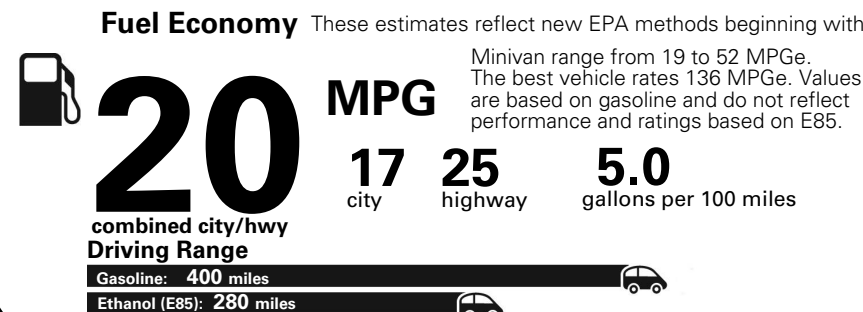

MANUFACTURER'S SUGGESTED RETAIL PRICE OF THIS MODEL INCLUDING DEALER PREPARATION

Base Price: **\$32,150**

DODGE GRAND CARAVAN SXT

Exterior Color: Granite Pearl-Coat Exterior Paint
Interior Color: Black Interior Color
Interior: Premium Seats with Suede Inserts
Engine: 3.6-Liter V6 24-Valve VVT Engine
Transmission: 6-Speed Automatic 62TE Transmission
STANDARD EQUIPMENT (UNLESS REPLACED BY OPTIONAL EQUIPMENT)

**5 YEAR / 60,000 MILE
POWERTRAIN WARRANTY**

Fuel Economy and Environment

E85 Flexible Fuel Vehicle
Gasoline-Ethanol (E85)

You spend
\$2,500
in fuel costs
over 5 years
compared to the
average new vehicle.

Annual fuel cost
\$1,900

Actual results will vary for many reasons, including driving conditions and how you drive and maintain your vehicle. The average new vehicle gets 27 MPG and cost \$7,000 to fuel over 5 years. Cost estimates are based on 15,000 miles per year at \$2.55 per gallon. This is a dual fueled automobile. MPGe is miles per gasoline gallon equivalent. Vehicle emissions are a significant cause of climate change and smog.