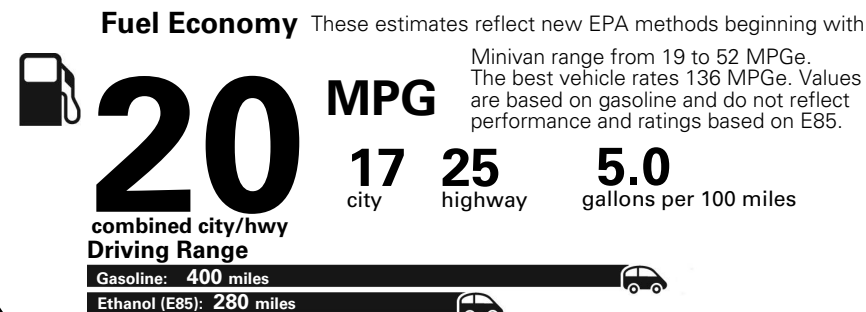

MANUFACTURER'S SUGGESTED RETAIL PRICE OF THIS MODEL INCLUDING DEALER PREPARATION

Base Price: \$32,150

DODGE GRAND CARAVAN SXT
Exterior Color: Granite Pearl-Coat Exterior Paint
Interior Color: Black Interior Color
Interior: Premium Seats with Suede Inserts
Engine: 3.6-Liter V6 24-Valve VVT Engine
Transmission: 6-Speed Automatic 62TE Transmission

**5 YEAR / 60,000 MILE
POWERTRAIN WARRANTY**

Fuel Economy and Environment

**Flexible Fuel Vehicle
Gasoline-Ethanol (E85)**

**You spend
\$2,500
in fuel costs
over 5 years
compared to the
average new vehicle.**

Actual results will vary for many reasons, including driving conditions and how you drive and maintain your vehicle. The average new vehicle gets 27 MPG and cost \$7,000 to fuel over 5 years. Cost estimates are based on 15,000 miles per year at \$2.55 per gallon. This is a dual fueled automobile. MPGe is miles per gasoline gallon equivalent. Vehicle emissions are a significant cause of climate change and smog.