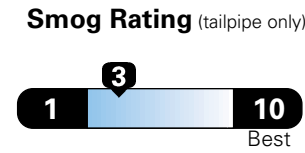

**You spend
$2,500
in fuel costs
over 5 years
compared to the
average new vehicle.**

**Annual fuel cost
$1,900**

This vehicle emits 445 grams CO2 per mile. The best emits 0 grams per mile (tailpipe only). Producing and distributing fuel also creates emissions; learn more at fuelconomy.gov.

Actual results will vary for many reasons, including driving conditions and how you drive and maintain your vehicle. The average new vehicle gets 27 MPG and cost $7,000 to fuel over 5 years. Cost estimates are based on 15,000 miles per year at $2.55 per gallon. This is a dual fueled automobile. MPGe is miles per gasoline gallon equivalent. Vehicle emissions are a significant cause of climate change and smog.

fuelconomy.gov

Calculate personalized estimates and compare vehicles