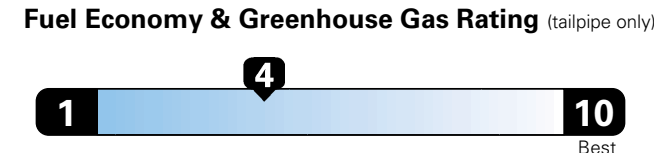

**You spend
$2,500
in fuel costs
over 5 years
compared to the
average new vehicle.**

**Annual fuel cost
$1,900**

This vehicle emits 445 grams CO2 per mile. The best emits 0 grams per mile (tailpipe only). Producing and distributing fuel also creates emissions; learn more at fuelconomy.gov.

Actual results will vary for many reasons, including driving conditions and how you drive and maintain your vehicle. The average new vehicle gets 27 MPG and cost $7,000 to fuel over 5 years. Cost estimates are based on 15,000 miles per year at $2.55 per gallon. This is a dual fueled automobile. MPGe is miles per gasoline gallon equivalent. Vehicle emissions are a significant cause of climate change and smog.

fuelconomy.gov

Calculate personalized estimates and compare vehicles

GOVERNMENT 5-STAR SAFETY RATINGS

Overall Vehicle Score Not Rated

Based on the combined ratings of frontal, side, and rollover. Should ONLY be compared to other vehicles of similar size and weight.

Frontal Crash Driver Passenger ★★★★★

Based on the risk of injury in a frontal impact. Should ONLY be compared to other vehicles of similar size and weight.

Side Crash Front seat Rear seat Not Rated Not Rated

Based on the risk of injury in a side impact.

Rollover ★★★★★

Based on the risk of rollover in a single-vehicle crash.

Star ratings range from 1 to 5 stars (★★★★★) with 5 being the highest. Source: National Highway Traffic Safety Administration (NHTSA) www.safercar.gov or 1-888-327-4236

PARTS CONTENT INFORMATION

**FOR VEHICLES IN THIS CARLINE:
U.S./CANADIAN PARTS CONTENT: 76%**

MAJOR SOURCES OF FOREIGN PARTS CONTENT:

MEXICO : 15%

NOTE: PARTS CONTENT DOES NOT INCLUDE FINAL ASSEMBLY, DISTRIBUTION, OR OTHER NON-PARTS COSTS.

FOR THIS VEHICLE:

**FINAL ASSEMBLY POINT:
WINDSOR, ONTARIO, CANADA**

COUNTRY OF ORIGIN:

ENGINE: UNITED STATES

TRANSMISSION: UNITED STATES

Assembly Point/Port of Entry: WINDSOR, ONTARIO, CANADA

S.L.

SHIP TO:

SOLD TO:

VIN: 2C4-RDGC5KR-530678

L4-VON: 9978

0907