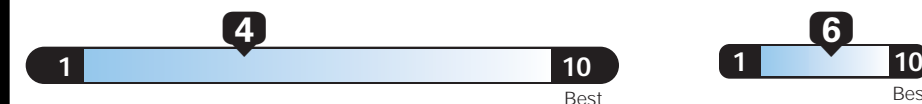

This vehicle emits 445 grams CO2 per mile. The best emits 0 grams per mile (tailpipe only). Producing and distributing fuel also creates emissions; learn more at fuelconomy.gov

Actual results will vary for many reasons, including driving conditions and how you drive and maintain your vehicle. The average new vehicle gets 26 MPG and cost $7,000 to fuel over 5 years. Cost estimates are based on 15,000 miles per year at $2.45 per gallon. This is a dual fueled automobile. MPGe is miles per gasoline gallon equivalent. Vehicle emissions are a significant cause of climate change and smog.

fuelconomy.gov

Calculate personalized estimates and compare vehicles

GOVERNMENT 5-STAR SAFETY RATINGS

Overall Vehicle Score ★★★★★

Based on the combined ratings of frontal, side, and rollover. Should ONLY be compared to other vehicles of similar size and weight.

Frontal Crash Driver Passenger ★★★★★

Based on the risk of injury in a frontal impact. Should ONLY be compared to other vehicles of similar size and weight.

Side Crash Front seat Rear seat ★★★★★

Based on the risk of injury in a side impact.

Rollover ★★★★★

Based on the risk of rollover in a single-vehicle crash.

Star ratings range from 1 to 5 stars (★★★★★) with 5 being the highest. Source: National Highway Traffic Safety Administration (NHTSA)

www.safercar.gov or 1-888-327-4236

The safety ratings above are based on Federal Government tests of particular vehicles equipped with certain features and options. The performance of this vehicle may differ.

PARTS CONTENT INFORMATION

FOR VEHICLES IN THIS CARLINE:
U.S./CANADIAN PARTS CONTENT: 70%

MAJOR SOURCES OF FOREIGN PARTS CONTENT:

MEXICO: 18%
NOTE: PARTS CONTENT DOES NOT INCLUDE FINAL ASSEMBLY, DISTRIBUTION, OR OTHER NON-PARTS COSTS.

FOR THIS VEHICLE:
FINAL ASSEMBLY POINT:
WINDSOR, ONTARIO, CANADA

COUNTRY OF ORIGIN:
ENGINE: UNITED STATES
TRANSMISSION: UNITED STATES