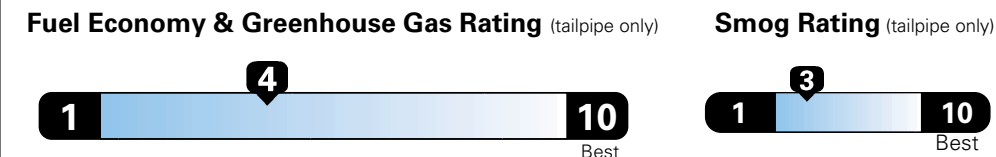

Base Price: \$31,750

DODGE GRAND CARAVAN SXT
Exterior Color: White Knuckle Clear-Coat Exterior Paint
Interior Color: Black Interior Color
Interior: Premium Seats with Suede Inserts
Engine: 3.6-Liter V6 24-Valve VVT Engine
Transmission: 6-Speed Automatic 62TE Transmission

**5 YEAR / 60,000 MILE
 POWERTRAIN WARRANTY**

For more information visit: www.dodge.com
 or call 1-800-4ADODGE

FCA US LLC

Fuel Economy and Environment

**Flexible Fuel Vehicle
 Gasoline-Ethanol (E85)**

**You spend
 \$2,500
 in fuel costs
 over 5 years
 compared to the
 average new vehicle.**

**Annual fuel cost
 \$1,900**

Actual results will vary for many reasons, including driving conditions and how you drive and maintain your vehicle. The average new vehicle gets 27 MPG and cost \$7,000 to fuel over 5 years. Cost estimates are based on 15,000 miles per year at \$2.55 per gallon. This is a dual fueled automobile. MPGe is miles per gasoline gallon equivalent. Vehicle emissions are a significant cause of climate change and smog.