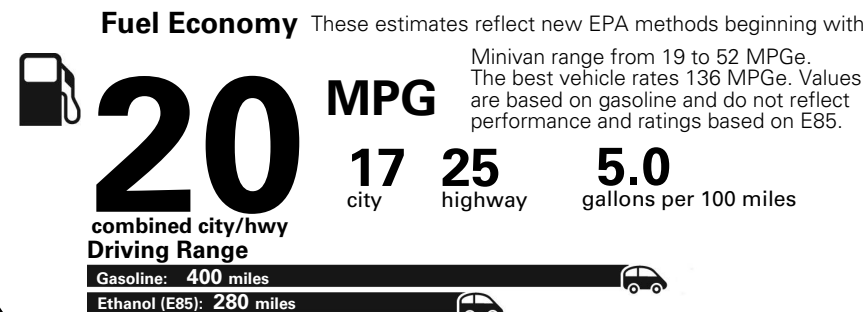

Base Price: \$31,750

DODGE GRAND CARAVAN SXT
Exterior Color: White Knuckle Clear-Coat Exterior Paint
Interior Color: Black Interior Color
Interior: Premium Seats with Suede Inserts
Engine: 3.6-Liter V6 24-Valve VVT Engine
Transmission: 6-Speed Automatic 62TE Transmission

**5 YEAR / 60,000 MILE
 POWERTRAIN WARRANTY**

For more information visit: www.dodge.com
 or call 1-800-4ADODGE

FCA US LLC

Fuel Economy and Environment

**Flexible Fuel Vehicle
 Gasoline-Ethanol (E85)**

**You spend
 \$2,500
 in fuel costs
 over 5 years
 compared to the
 average new vehicle.**

**Annual fuel cost
 \$1,900**

Actual results will vary for many reasons, including driving conditions and how you drive and maintain your vehicle. The average new vehicle gets 27 MPG and cost \$7,000 to fuel over 5 years. Cost estimates are based on 15,000 miles per year at \$2.55 per gallon. This is a dual fueled automobile. MPGe is miles per gasoline gallon equivalent. Vehicle emissions are a significant cause of climate change and smog.