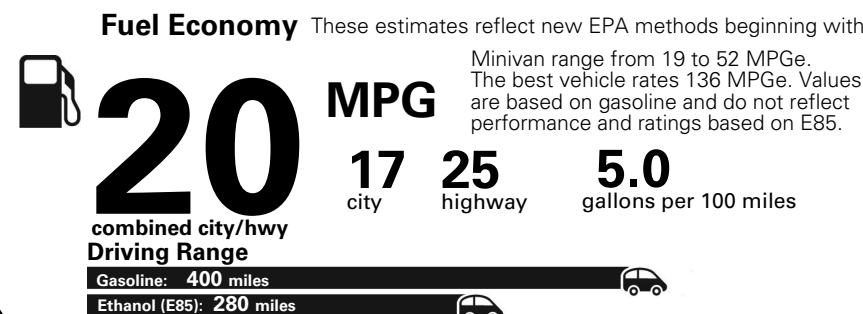

5 YEAR / 60,000 MILE POWERTRAIN WARRANTY

For more information visit: www.dodge.com or call 1-800-4ADODGE

FCA US LLC

Fuel Economy and Environment

Flexible Fuel Vehicle Gasoline-Ethanol (E85)

You spend \$2,500 in fuel costs over 5 years compared to the average new vehicle.

Annual fuel cost \$1,900

Actual results will vary for many reasons, including driving conditions and how you drive and maintain your vehicle. The average new vehicle gets 27 MPG and cost \$7,000 to fuel over 5 years. Cost estimates are based on 15,000 miles per year at \$2.55 per gallon. This is a dual fueled automobile. MPGe is miles per gasoline gallon equivalent. Vehicle emissions are a significant cause of climate change and smog.