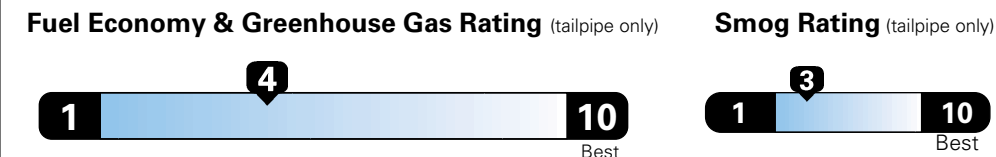

5 YEAR / 60,000 MILE POWERTRAIN WARRANTY

For more information visit: www.dodge.com or call 1-800-4ADODGE

FCA US LLC

Fuel Economy and Environment

Flexible Fuel Vehicle Gasoline-Ethanol (E85)

You spend \$2,500 in fuel costs over 5 years compared to the average new vehicle.

Annual fuel cost \$1,900

Actual results will vary for many reasons, including driving conditions and how you drive and maintain your vehicle. The average new vehicle gets 27 MPG and cost \$7,000 to fuel over 5 years. Cost estimates are based on 15,000 miles per year at \$2.55 per gallon. This is a dual fueled automobile. MPGe is miles per gasoline gallon equivalent. Vehicle emissions are a significant cause of climate change and smog.