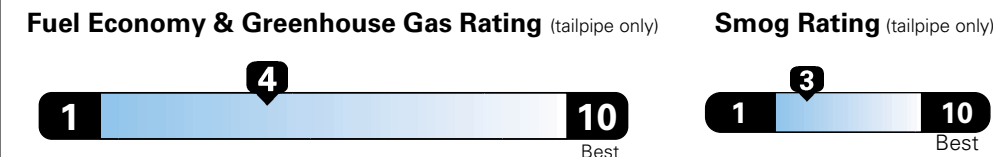

MANUFACTURER'S SUGGESTED RETAIL PRICE OF THIS MODEL INCLUDING DEALER PREPARATION

Base Price: **\$32,150**

DODGE GRAND CARAVAN SXT

Exterior Color: Granite Pearl-Coat Exterior Paint
Interior Color: Black Interior Color
Interior: Premium Seats with Suede Inserts
Engine: 3.6-Liter V6 24-Valve VVT Engine
Transmission: 6-Speed Automatic 62TE Transmission

5 YEAR / 60,000 MILE
POWERTRAIN WARRANTY

Fuel Economy and Environment

E85 Flexible Fuel Vehicle
Gasoline-Ethanol (E85)

You spend
\$2,500
in fuel costs
over 5 years
compared to the
average new vehicle.

Annual fuel cost
\$1,900

This vehicle emits 445 grams CO2 per mile. The best emits 0 grams per mile (tailpipe only). Producing and distributing fuel also creates emissions; learn more at fuelconomy.gov.

Actual results will vary for many reasons, including driving conditions and how you drive and maintain your vehicle. The average new vehicle gets 27 MPG and cost \$7,000 to fuel over 5 years. Cost estimates are based on 15,000 miles per year at \$2.55 per gallon. This is a dual fueled automobile. MPGe is miles per gasoline gallon equivalent. Vehicle emissions are a significant cause of climate change and smog.