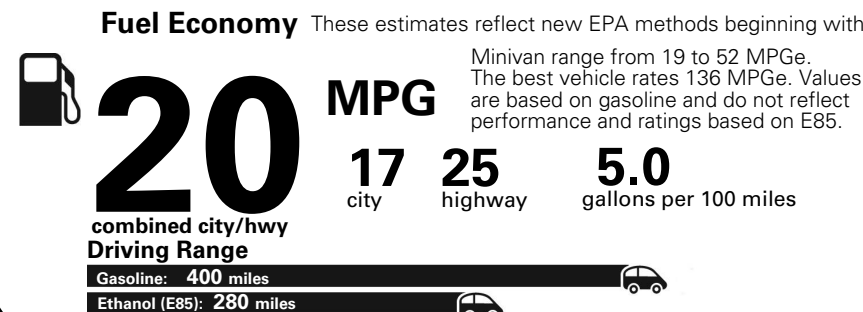

MANUFACTURER'S SUGGESTED RETAIL PRICE OF THIS MODEL INCLUDING DEALER PREPARATION

Base Price: **\$32,150**

DODGE GRAND CARAVAN SXT

Exterior Color: Granite Pearl-Coat Exterior Paint
Interior Color: Black Interior Color
Interior: Premium Seats with Suede Inserts
Engine: 3.6-Liter V6 24-Valve VVT Engine
Transmission: 6-Speed Automatic 62TE Transmission

5 YEAR / 60,000 MILE
POWERTRAIN WARRANTY

Fuel Economy and Environment

E85 Flexible Fuel Vehicle
Gasoline-Ethanol (E85)

You spend
\$2,500
in fuel costs
over 5 years
compared to the
average new vehicle.

Annual fuel cost
\$1,900

This vehicle emits 445 grams CO2 per mile. The best emits 0 grams per mile (tailpipe only). Producing and distributing fuel also creates emissions; learn more at fuelconomy.gov.

Actual results will vary for many reasons, including driving conditions and how you drive and maintain your vehicle. The average new vehicle gets 27 MPG and cost \$7,000 to fuel over 5 years. Cost estimates are based on 15,000 miles per year at \$2.55 per gallon. This is a dual fueled automobile. MPGe is miles per gasoline gallon equivalent. Vehicle emissions are a significant cause of climate change and smog.