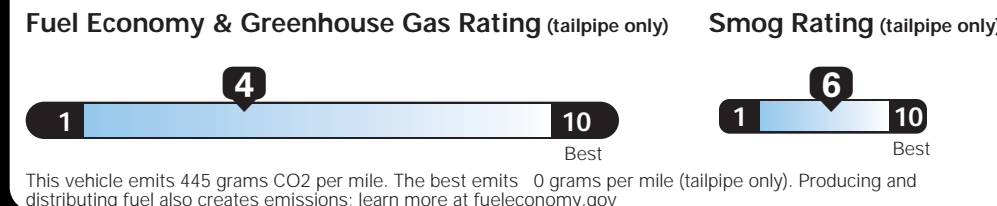

MANUFACTURER'S SUGGESTED RETAIL PRICE OF THIS MODEL INCLUDING DEALER PREPARATION

Base Price: \$33,395

DODGE GRAND CARAVAN GT
Exterior Color: White Knuckle Clear-Coat Exterior Paint
Interior Color: Black Interior Color
Interior: Leather-Trimmed Bucket Seats with Red Stitching
Engine: 3.6-Liter V6 24-Valve VVT Engine
Transmission: 6-Speed Automatic 62TE Transmission

EPA DOT Fuel Economy and Environment

E85 Flexible-Fuel Vehicle Gasoline-Ethanol (E85)

Fuel Economy These estimates reflect new EPA methods beginning with 2017 models.

20 MPG combined city/hwy

17 city 25 highway 5.0 gallons per 100 miles

Driving Range
 Gasoline: 400 miles
 Ethanol (E85): 280 miles

Minivan range from 19 to 23 MPG. The best vehicle rates 119 MPGe. Values are based on gasoline and do not reflect performance and ratings based on E85.

You spend \$2,250 more in fuel costs over 5 years compared to the average new vehicle.

Annual fuel COST \$1,850

Actual results will vary for many reasons, including driving conditions and how you drive and maintain your vehicle. The average new vehicle gets 26 MPG and cost \$7,000 to fuel over 5 years. Cost estimates are based on 15,000 miles per year at \$2.45 per gallon. This is a dual fueled automobile. MPGe is miles per gasoline gallon equivalent. Vehicle emissions are a significant cause of climate change and smog.