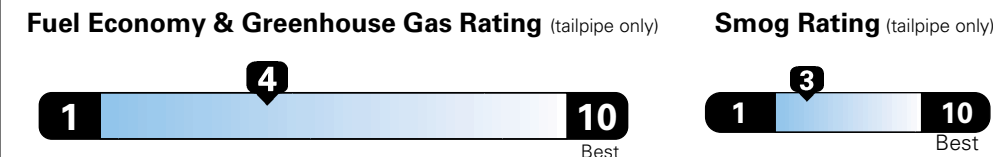

For more information visit: www.dodge.com
or call 1-800-4ADODGE

FCA US LLC

Fuel Economy and Environment

E85 Flexible Fuel Vehicle
Gasoline-Ethanol (E85)

You spend **\$2,250** in fuel costs over 5 years compared to the average new vehicle.

Annual fuel cost **\$1,800**

Actual results will vary for many reasons, including driving conditions and how you drive and maintain your vehicle. The average new vehicle gets 27 MPG and cost \$6,750 to fuel over 5 years. Cost estimates are based on 15,000 miles per year at \$2.40 per gallon. This is a dual fueled automobile. MPGe is miles per gasoline gallon equivalent. Vehicle emissions are a significant cause of climate change and smog.