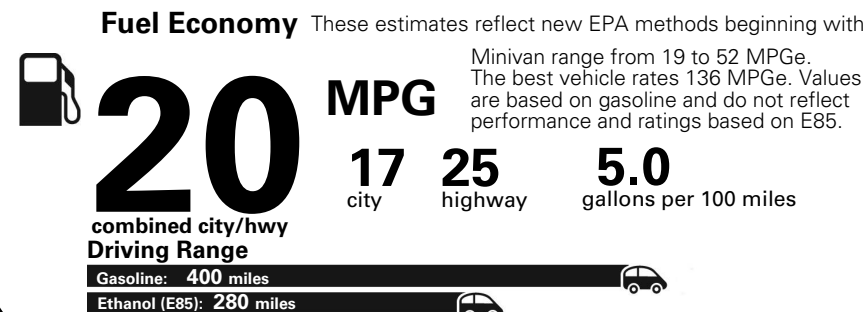

Base Price: **\$34,495**

DODGE GRAND CARAVAN GT

Exterior Color: Granite Pearl-Coat Exterior Paint
Interior Color: Black Interior Color
Interior: Leather-Trimmed Bucket Seats with Red Stitching
Engine: 3.6-Liter V6 24-Valve VVT Engine
Transmission: 6-Speed Automatic 62TE Transmission
STANDARD EQUIPMENT (UNLESS REPLACED BY OPTIONAL EQUIPMENT)
FUNCTIONAL/SAFETY FEATURES

For more information visit: www.dodge.com
or call 1-800-4ADODGE

FCA US LLC

Fuel Economy and Environment

E85 Flexible Fuel Vehicle
Gasoline-Ethanol (E85)

You spend **\$2,250** in fuel costs over 5 years compared to the average new vehicle.