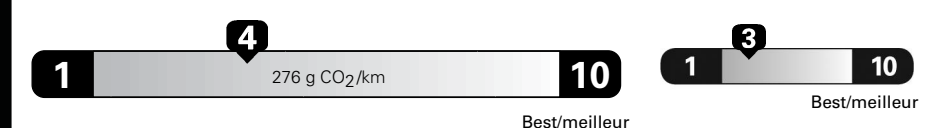

Tailpipe emissions only / Émissions du tuyau d'échappement seulement

Estimates are based on Government of Canada approved criteria and testing methods. Vehicle's actual fuel consumption will vary.

Estimations établies selon des méthodes d'essai et des critères approuvés par le gouvernement du Canada. La consommation de carburant réelle du véhicule variera.

For more information visit

vehicles.nrcan.gc.ca

Pour plus d'information visitez

vehicules.nrcan.gc.ca