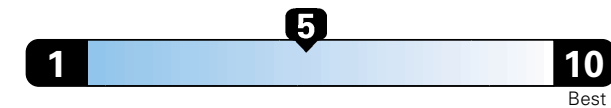

2018 MODEL YEAR

Jeep COMPASS SPORT FWD

For more information visit: www.jeep.com
or call 1-877-IAM-JEEP

FCA US LLC

THIS VEHICLE IS MANUFACTURED TO MEET SPECIFIC UNITED STATES REQUIREMENTS. THIS VEHICLE IS NOT MANUFACTURED FOR SALE OR REGISTRATION OUTSIDE OF THE UNITED STATES.

MANUFACTURER'S SUGGESTED RETAIL PRICE OF THIS MODEL INCLUDING DEALER PREPARATION

Base Price: $21,095

JEOP COMPASS SPORT 4X2
Exterior Color: White Clear-Coat Exterior Paint
Interior Color: Black Interior Color
Interior: Cloth Bucket Seats
Engine: 2.4L I4 M-Air Engine
Transmission: 6-Speed Aisin Automatic Transmission
STANDARD EQUIPMENT (UNLESS REPLACED BY OPTIONAL EQUIPMENT)

FUNCTIONAL/SAFETY FEATURES
Rear View Day / Night Mirror
Remote Keyless Entry
Pushbutton Start
Speed Control
Speed Sensitive Power Locks
ParkView® Rear Back Up Camera
Rear Window Defroster
Advanced Multistage Front Airbags
Supplemental Side-Curtain Front and Rear Airbags
Supplemental Front Seat-Mounted Side Airbags
Rear Window Wiper / Washer
Anti-Lock 4-Wheel Disc Brakes
Electronic Stability Control
Electric Park Brake
Electronic Roll Mitigation
13.5-Gallon Fuel Tank
Tire Service Kit
Panic Alarm
Capless Fuel Filler
Variable Intermittent Windshield Wipers