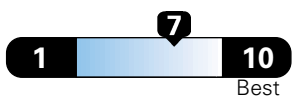

Smog Rating (tailpipe only)

This vehicle emits 350 grams CO2 per mile. The best emits 0 grams per mile (tailpipe only). Producing and distributing fuel also creates emissions; learn more at fuel economy.gov.

Actual results will vary for many reasons, including driving conditions and how you drive and maintain your vehicle. The average new vehicle gets 27 MPG and cost $6,750 to fuel over 5 years. Cost estimates are based on 15,000 miles per year at $2.40 per gallon. MPGe is miles per gasoline gallon equivalent. Vehicle emissions are a significant cause of climate change and smog.

fuel economy.gov

Calculate personalized estimates and compare vehicles