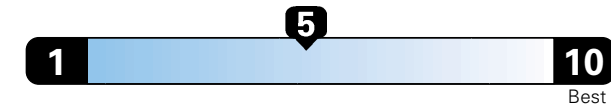

2018 MODEL YEAR

Jeep COMPASS SPORT FWD

For more information visit: www.jeep.com
or call 1-877-IAM-JEEP

FCA US LLC

THIS VEHICLE IS MANUFACTURED TO MEET SPECIFIC UNITED STATES REQUIREMENTS. THIS VEHICLE IS NOT MANUFACTURED FOR SALE OR REGISTRATION OUTSIDE OF THE UNITED STATES.

MANUFACTURER'S SUGGESTED RETAIL PRICE OF THIS MODEL INCLUDING DEALER PREPARATION

Base Price: $21,095

JEOP COMPASS SPORT 4X2
Exterior Color: Diamond Black Crystal Pearl-Coat Exterior Color
Interior Color: Black Interior Color
Interior: Cloth Bucket Seats
Engine: 2.4L I4 M-Air Engine
Transmission: 6-Speed Aisin Automatic Transmission
STANDARD EQUIPMENT (UNLESS REPLACED BY OPTIONAL EQUIPMENT)

FUNCTIONAL/SAFETY FEATURES
Rear View Day / Night Mirror
Remote Keyless Entry
Pushbutton Start
Speed Control
Speed Sensitive Power Locks
ParkView® Rear Back Up Camera
Rear Window Defroster
Advanced Multistage Front Airbags
Supplemental Side-Curtain Front and Rear Airbags
Supplemental Front Seat-Mounted Side Airbags
Rear Window Wiper / Washer
Anti-Lock 4-Wheel Disc Brakes
Electronic Stability Control
Electric Park Brake
Electronic Roll Mitigation
13.5-Gallon Fuel Tank
Tire Service Kit
Panic Alarm
Capless Fuel Filler
Variable Intermittent Windshield Wipers