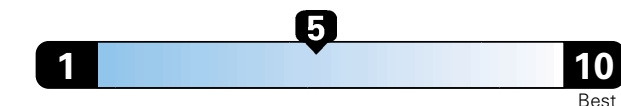

2018 MODEL YEAR

Jeep COMPASS SPORT FWD

For more information visit: www.jeep.com
or call 1-877-IAM-JEEP

FCA US LLC

THIS VEHICLE IS MANUFACTURED TO MEET SPECIFIC UNITED STATES REQUIREMENTS. THIS VEHICLE IS NOT MANUFACTURED FOR SALE OR REGISTRATION OUTSIDE OF THE UNITED STATES.

MANUFACTURER'S SUGGESTED RETAIL PRICE OF THIS MODEL INCLUDING DEALER PREPARATION

Base Price: $21,095

JEOP COMPASS SPORT 4X2
Exterior Color: Diamond Black Crystal Pearl-Coat Exterior Color
Interior Color: Black Interior Color
Interior: Cloth Bucket Seats
Engine: 2.4L I4 M-Air Engine
Transmission: 6-Speed Aisin Automatic Transmission

STANDARD EQUIPMENT (UNLESS REPLACED BY OPTIONAL EQUIPMENT)
FUNCTIONAL/SAFETY FEATURES

Rear View Day / Night Mirror
Remote Keyless Entry
Pushbutton Start
Speed Control
Speed Sensitive Power Locks
ParkView® Rear Back Up Camera
Rear Window Defroster
Advanced Multistage Front Airbags
Supplemental Side-Curtain Front and Rear Airbags
Supplemental Front Seat-Mounted Side Airbags
Rear Window Wiper / Washer
Anti-Lock 4-Wheel Disc Brakes
Electronic Stability Control
Electric Park Brake
Electronic Roll Mitigation
13.5-Gallon Fuel Tank
Tire Service Kit
Panic Alarm
Capless Fuel Filler
Variable Intermittent Windshield Wipers