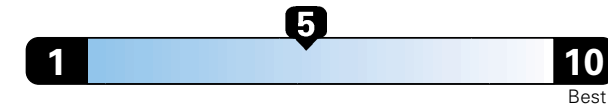

2018 MODEL YEAR

Jeep COMPASS SPORT FWD

For more information visit: www.jeep.com
or call 1-877-IAM-JEEP

FCA US LLC

THIS VEHICLE IS MANUFACTURED TO MEET SPECIFIC UNITED STATES REQUIREMENTS. THIS VEHICLE IS NOT MANUFACTURED FOR SALE OR REGISTRATION OUTSIDE OF THE UNITED STATES.

MANUFACTURER'S SUGGESTED RETAIL PRICE OF THIS MODEL INCLUDING DEALER PREPARATION

Base Price: $21,095

JEOP COMPASS SPORT 4X2
Exterior Color: Jazz Blue Pearl-Coat Exterior Color
Interior Color: Black Interior Color
Interior: Cloth Bucket Seats
Engine: 2.4L I4 M-Air Engine
Transmission: 6-Speed Aisin Automatic Transmission

STANDARD EQUIPMENT (UNLESS REPLACED BY OPTIONAL EQUIPMENT)

FUNCTIONAL/SAFETY FEATURES

Rear View Day / Night Mirror
Remote Keyless Entry
Pushbutton Start
Speed Control
Speed Sensitive Power Locks
ParkView® Rear Back Up Camera
Rear Window Defroster
Advanced Multistage Front Airbags
Supplemental Side-Curtain Front and Rear Airbags
Supplemental Front Seat-Mounted Side Airbags
Rear Window Wiper / Washer
Anti-Lock 4-Wheel Disc Brakes
Electronic Stability Control
Electric Park Brake
Electronic Roll Mitigation
13.5-Gallon Fuel Tank
Tire Service Kit
Panic Alarm
Capless Fuel Filler
Variable Intermittent Windshield Wipers

INTERIOR FEATURES