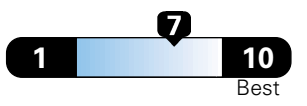

Smog Rating (tailpipe only)

This vehicle emits 350 grams CO2 per mile. The best emits 0 grams per mile (tailpipe only). Producing and distributing fuel also creates emissions; learn more at fuelconomy.gov.

Actual results will vary for many reasons, including driving conditions and how you drive and maintain your vehicle. The average new vehicle gets 27 MPG and cost $6,750 to fuel over 5 years. Cost estimates are based on 15,000 miles per year at $2.40 per gallon. MPGe is miles per gasoline gallon equivalent. Vehicle emissions are a significant cause of climate change and smog.

fuelconomy.gov

Calculate personalized estimates and compare vehicles