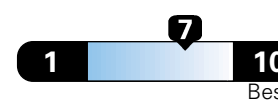

This vehicle emits 350 grams CO2 per mile. The best emits 0 grams per mile (tailpipe only). Producing and distributing fuel also creates emissions; learn more at fuelconomy.gov.

Actual results will vary for many reasons, including driving conditions and how you drive and maintain your vehicle. The average new vehicle gets 27 MPG and cost $6,750 to fuel over 5 years. Cost estimates are based on 15,000 miles per year at $2.40 per gallon. MPGe is miles per gasoline gallon equivalent. Vehicle emissions are a significant cause of climate change and smog.

fuelconomy.gov

Calculate personalized estimates and compare vehicles