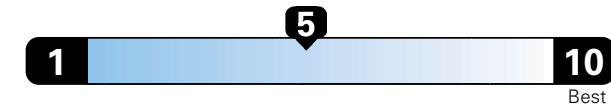

2018 MODEL YEAR

Jeep COMPASS SPORT FWD

For more information visit: www.jeep.com
or call 1-877-IAM-JEEP

FCA US LLC

THIS VEHICLE IS MANUFACTURED TO MEET SPECIFIC UNITED STATES REQUIREMENTS. THIS VEHICLE IS NOT MANUFACTURED FOR SALE OR REGISTRATION OUTSIDE OF THE UNITED STATES.

MANUFACTURER'S SUGGESTED RETAIL PRICE OF THIS MODEL INCLUDING DEALER PREPARATION

Base Price: $21,095

JEOP COMPASS SPORT 4X2
Exterior Color: Redline Pearl-Coat Exterior Paint
Interior Color: Black Interior Color
Interior: Cloth Bucket Seats
Engine: 2.4L I4 M-Air Engine
Transmission: 6-Speed Aisin Automatic Transmission

STANDARD EQUIPMENT (UNLESS REPLACED BY OPTIONAL EQUIPMENT)

FUNCTIONAL/SAFETY FEATURES

Rear View Day / Night Mirror
Remote Keyless Entry
Pushbutton Start
Speed Control
Speed Sensitive Power Locks
ParkView® Rear Back Up Camera
Rear Window Defroster
Advanced Multistage Front Airbags
Supplemental Side-Curtain Front and Rear Airbags
Supplemental Front Seat-Mounted Side Airbags
Rear Window Wiper / Washer
Anti-Lock 4-Wheel Disc Brakes
Electronic Stability Control
Electric Park Brake
Electronic Roll Mitigation
13.5-Gallon Fuel Tank
Tire Service Kit
Panic Alarm
Capless Fuel Filler
Variable Intermittent Windshield Wipers

INTERIOR FEATURES