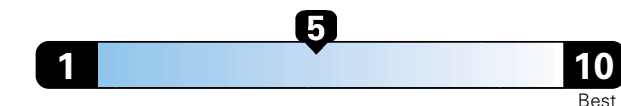

2018 MODEL YEAR

Jeep COMPASS SPORT FWD

For more information visit: www.jeep.com
or call 1-877-IAM-JEEP

FCA US LLC

THIS VEHICLE IS MANUFACTURED TO MEET SPECIFIC UNITED STATES REQUIREMENTS. THIS VEHICLE IS NOT MANUFACTURED FOR SALE OR REGISTRATION OUTSIDE OF THE UNITED STATES.

MANUFACTURER'S SUGGESTED RETAIL PRICE OF THIS MODEL INCLUDING DEALER PREPARATION

Base Price: $21,095

JEOP COMPASS SPORT 4X2
Exterior Color: Redline Pearl-Coat Exterior Paint
Interior Color: Black Interior Color
Interior: Cloth Bucket Seats
Engine: 2.4L I4 M-Air Engine
Transmission: 6-Speed Aisin Automatic Transmission

STANDARD EQUIPMENT (UNLESS REPLACED BY OPTIONAL EQUIPMENT)
FUNCTIONAL/SAFETY FEATURES

Rear View Day / Night Mirror
Remote Keyless Entry
Pushbutton Start
Speed Control
Speed Sensitive Power Locks
ParkView® Rear Back Up Camera
Rear Window Defroster
Advanced Multistage Front Airbags
Supplemental Side-Curtain Front and Rear Airbags
Supplemental Front Seat-Mounted Side Airbags
Rear Window Wiper / Washer
Anti-Lock 4-Wheel Disc Brakes
Electronic Stability Control
Electric Park Brake
Electronic Roll Mitigation
13.5-Gallon Fuel Tank
Tire Service Kit
Panic Alarm
Capless Fuel Filler
Variable Intermittent Windshield Wipers