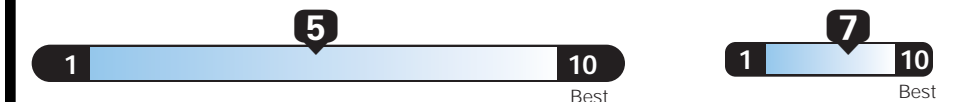

This vehicle emits 350 grams CO2 per mile. The best emits 0 grams per mile (tailpipe only). Producing and distributing fuel also creates emissions; learn more at fuel economy.gov

Actual results will vary for many reasons, including driving conditions and how you drive and maintain your vehicle. The average new vehicle gets 27 MPG and cost $6,750 to fuel over 5 years. Cost estimates are based on 15,000 miles per year at $2.40 per gallon. MPGe is miles per gasoline gallon equivalent. Vehicle emissions are a significant cause of climate change and smog.

fuel economy.gov

Calculate personalized estimates and compare vehicles