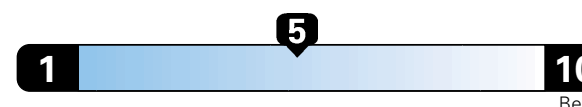

4.0 gallons per 100 miles

Small SUV 2WD range from 18 to 120 MPG .
The best vehicle rates 136 MPGe.

You spend

\$750

in fuel costs
over 5 years
compared to the
average new vehicle.

Annual fuel cost

\$1,550

Fuel Economy & Greenhouse Gas Rating (tailpipe only)