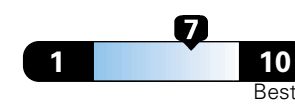

4.0 gallons per 100 miles

You spend \$750
 in fuel costs
 over 5 years
 compared to the
 average new vehicle.

Annual fuel cost
\$1,550

Fuel Economy & Greenhouse Gas Rating (tailpipe only)

Smog Rating (tailpipe only)