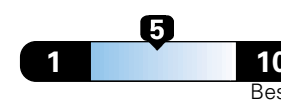

This vehicle emits 350 grams CO2 per mile. The best emits 0 grams per mile (tailpipe only). Producing and distributing fuel also creates emissions; learn more at fuel economy.gov.

Actual results will vary for many reasons, including driving conditions and how you drive and maintain your vehicle. The average new vehicle gets 27 MPG and cost $7,000 to fuel over 5 years. Cost estimates are based on 15,000 miles per year at $2.55 per gallon. MPGe is miles per gasoline gallon equivalent. Vehicle emissions are a significant cause of climate change and smog.

fuel economy.gov

Calculate personalized estimates and compare vehicles

Smartphone
QR Code™