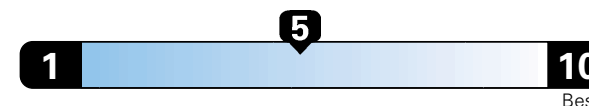

This vehicle emits 350 grams CO2 per mile. The best emits 0 grams per mile (tailpipe only). Producing and distributing fuel also creates emissions; learn more at fuel economy.gov.

Actual results will vary for many reasons, including driving conditions and how you drive and maintain your vehicle. The average new vehicle gets 27 MPG and cost $7,000 to fuel over 5 years. Cost estimates are based on 15,000 miles per year at $2.55 per gallon. MPGe is miles per gasoline gallon equivalent. Vehicle emissions are a significant cause of climate change and smog.

fuel economy.gov

Calculate personalized estimates and compare vehicles

Smartphone
QR Code™

GOVERNMENT 5-STAR SAFETY RATINGS

Overall Vehicle Score ★★★★★

Based on the combined ratings of frontal, side, and rollover.
Should ONLY be compared to other vehicles of similar size and weight.

Frontal Crash Driver Passenger ★★★★★

Based on the risk of injury in a frontal impact.
Should ONLY be compared to other vehicles of similar size and weight.

Side Crash Front seat Rear seat ★★★★★

Based on the risk of injury in a side impact.

Rollover ★★★

Based on the risk of rollover in a single-vehicle crash.

Star ratings range from 1 to 5 stars (★★★★★) with 5 being the highest.
Source: National Highway Traffic Safety Administration (NHTSA)
www.safercar.gov or 1-888-327-4236

The safety ratings above are based on Federal Government tests of particular vehicles equipped with certain features and options. The performance of this vehicle may differ.

PARTS CONTENT INFORMATION

FOR VEHICLES IN THIS CARLINE:
U.S./CANADIAN PARTS CONTENT: 17%

MAJOR SOURCES OF FOREIGN PARTS CONTENT:

MEXICO : 72%

NOTE: PARTS CONTENT DOES NOT INCLUDE FINAL ASSEMBLY, DISTRIBUTION, OR OTHER NON-PARTS COSTS.

FOR THIS VEHICLE:

FINAL ASSEMBLY POINT:

TOLUCA, MEXICO

COUNTRY OF ORIGIN:

ENGINE: UNITED STATES

TRANSMISSION: JAPAN

VEHICLE PROTECTION
A PRODUCT OF FCA US LLC

Ask for Mopar Vehicle Protection for your vehicle. We Built It. We Back It.