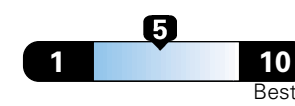

4.0 gallons per 100 miles

You spend

\$750

in fuel costs
over 5 years
compared to the
average new vehicle.

Annual fuel cost

\$1,550

Fuel Economy & Greenhouse Gas Rating (tailpipe only)

Smog Rating (tailpipe only)