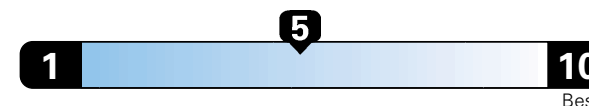

This vehicle emits 350 grams CO2 per mile. The best emits 0 grams per mile (tailpipe only). Producing and distributing fuel also creates emissions; learn more at fuel economy.gov.

Actual results will vary for many reasons, including driving conditions and how you drive and maintain your vehicle. The average new vehicle gets 27 MPG and cost $6,750 to fuel over 5 years. Cost estimates are based on 15,000 miles per year at $2.40 per gallon. MPGe is miles per gasoline gallon equivalent. Vehicle emissions are a significant cause of climate change and smog.

fuel economy.gov

Calculate personalized estimates and compare vehicles