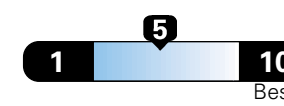

4.0 gallons per 100 miles

You spend \$750
 in fuel costs
 over 5 years
 compared to the
 average new vehicle.

Annual fuel cost
\$1,550

Fuel Economy & Greenhouse Gas Rating (tailpipe only)

Smog Rating (tailpipe only)