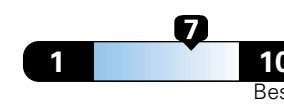

4.0 gallons per 100 miles

You spend \$500
 in fuel costs
 over 5 years
 compared to the
 average new vehicle.

Annual fuel cost
\$1,450

Fuel Economy & Greenhouse Gas Rating (tailpipe only)

Smog Rating (tailpipe only)