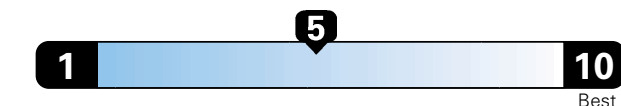

2018 MODEL YEAR

Jeep COMPASS LATITUDE FWD

For more information visit: www.jeep.com
or call 1-877-IAM-JEEP

FCA US LLC

THIS VEHICLE IS MANUFACTURED TO MEET SPECIFIC UNITED STATES REQUIREMENTS. THIS VEHICLE IS NOT MANUFACTURED FOR SALE OR REGISTRATION OUTSIDE OF THE UNITED STATES.

MANUFACTURER'S SUGGESTED RETAIL PRICE OF THIS MODEL INCLUDING DEALER PREPARATION

Base Price: $24,395

JEOP COMPASS LATITUDE 4X2
Exterior Color: Granite Crystal Metallic Clear Coat Exterior Paint
Interior Color: Black Interior Color
Interior: Premium Cloth / Vinyl Bucket Seats
Engine: 2.4L I4 M-Air Engine
Transmission: 6-Speed Aisin Automatic Transmission

STANDARD EQUIPMENT (UNLESS REPLACED BY OPTIONAL EQUIPMENT)

FUNCTIONAL/SAFETY FEATURES

Advanced Multistage Front Airbags
Supplemental Side-Curtain Front and Rear Airbags
Supplemental Front Seat-Mounted Side Airbags
Remote Keyless Entry with Proximity Entry
Pushbutton Start
Speed Control
Speed Sensitive Power Locks
ParkView® Rear Back Up Camera
Rear Window Defroster
Deep Tint Sunscreen Glass
Fog and Cornering Lamps
Automatic Headlamps
Rear View Day / Night Mirror
13.5-Gallon Fuel Tank
Tire Service Kit
Capless Fuel Filler

INTERIOR FEATURES

Air Conditioning
Uconnect® 3 with 5-Inch Display
Bluetooth® Streaming Audio
Leather-Wrapped Steering Wheel
Steering Wheel Mounted Audio Controls
Cluster 3.5-Inch Black / White Driver Info Display
Auxiliary 12-Volt Rear Power Outlet
Remote USB Port Second-Row
Media Hub (USB, Aux)
Ambient LED Interior Lighting
Illuminated Entry
Tilt / Telescope Steering Column
Power Front Windows w/ 1-Touch Up and Down Feature
Manual 6-Way Driver / Passenger Seats
Rear 60 / 40 Folding Seat
Height-Adjustable Front Shoulder Belts
6-Speakers
Front and Rear Floor Mats