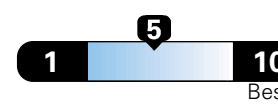

4.0 gallons per 100 miles

You spend \$750
 in fuel costs
 over 5 years
 compared to the
 average new vehicle.

Annual fuel cost
\$1,550

Fuel Economy & Greenhouse Gas Rating (tailpipe only)

Smog Rating (tailpipe only)