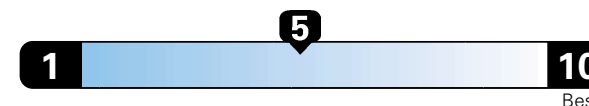

4.0 gallons per 100 miles

You spend

\$500

in fuel costs
 over 5 years
 compared to the
 average new vehicle.

Annual fuel cost

\$1,450

Fuel Economy & Greenhouse Gas Rating (tailpipe only)

Smog Rating (tailpipe only)