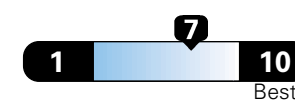

4.0 gallons per 100 miles

You spend

\$500

in fuel costs
 over 5 years
 compared to the
 average new vehicle.

Annual fuel cost

\$1,450

Fuel Economy & Greenhouse Gas Rating (tailpipe only)

Smog Rating (tailpipe only)