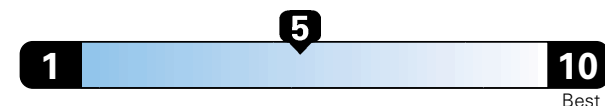

2018 MODEL YEAR

Jeep COMPASS LATITUDE FWD

For more information visit: www.jeep.com
or call 1-877-IAM-JEEP

FCA US LLC

THIS VEHICLE IS MANUFACTURED TO MEET SPECIFIC UNITED STATES REQUIREMENTS. THIS VEHICLE IS NOT MANUFACTURED FOR SALE OR REGISTRATION OUTSIDE OF THE UNITED STATES.

MANUFACTURER'S SUGGESTED RETAIL PRICE OF THIS MODEL INCLUDING DEALER PREPARATION

Base Price: $24,295

JEOP COMPASS LATITUDE 4X2
Exterior Color: Jazz Blue Pearl-Coat Exterior Color
Interior Color: Black Interior Color
Interior: Premium Cloth / Vinyl Bucket Seats
Engine: 2.4L I4 M-Air Engine
Transmission: 6-Speed Aisin Automatic Transmission
STANDARD EQUIPMENT (UNLESS REPLACED BY OPTIONAL EQUIPMENT)

FUNCTIONAL/SAFETY FEATURES
Advanced Multistage Front Airbags
Supplemental Side-Curtain Front and Rear Airbags
Supplemental Front Seat-Mounted Side Airbags
Remote Keyless Entry with Proximity Entry
Pushbutton Start
Speed Control
Speed Sensitive Power Locks
ParkView® Rear Back Up Camera
Rear Window Defroster
Deep Tint Sunscreen Glass
Fog and Cornering Lamps
Automatic Headlamps
Rear View Day / Night Mirror
13.5-Gallon Fuel Tank
Tire Service Kit
Capless Fuel Filler

INTERIOR FEATURES
Air Conditioning
Uconnect® 3 with 5-Inch Display
Bluetooth® Streaming Audio
Leather-Wrapped Steering Wheel
Steering Wheel Mounted Audio Controls
Cluster 3.5-Inch Black / White Driver Info Display
Auxiliary 12-Volt Rear Power Outlet
Remote USB Port Second-Row
Media Hub (USB, Aux)
Ambient LED Interior Lighting
Illuminated Entry
Tilt / Telescope Steering Column
Power Front Windows w/ 1-Touch Up and Down Feature
Manual 6-Way Driver / Passenger Seats
Rear 60 / 40 Folding Seat
Height-Adjustable Front Shoulder Belts
6-Speakers
Front and Rear Floor Mats