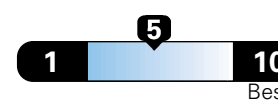

4.0 gallons per 100 miles

You spend

\$750

in fuel costs
over 5 years
compared to the
average new vehicle.

Annual fuel cost

\$1,550

Fuel Economy & Greenhouse Gas Rating (tailpipe only)

Smog Rating (tailpipe only)