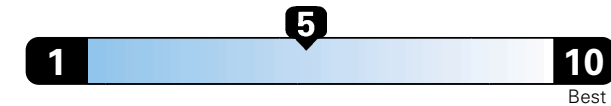

2019 MODEL YEAR

Jeep COMPASS ALTITUDE FWD

For more information visit: www.jeep.com
or call 1-877-IAM-JEEP

FCA US LLC

THIS VEHICLE IS MANUFACTURED TO MEET SPECIFIC UNITED STATES REQUIREMENTS. THIS VEHICLE IS NOT MANUFACTURED FOR SALE OR REGISTRATION OUTSIDE OF THE UNITED STATES.

MANUFACTURER'S SUGGESTED RETAIL PRICE OF THIS MODEL INCLUDING DEALER PREPARATION

Base Price: $24,595

JEOP COMPASS LATITUDE 4X2
Exterior Color: Redline Pearl-Coat Exterior Paint
Interior Color: Black Interior Color
Interior: Premium Cloth / Vinyl Bucket Seats
Engine: 2.4L I4 M-Air Engine
Transmission: 6-Speed Aisin Automatic Transmission
STANDARD EQUIPMENT (UNLESS REPLACED BY OPTIONAL EQUIPMENT)
FUNCTIONAL/SAFETY FEATURES

Advanced Multistage Front Airbags
Driver Inflatable Knee-Bolster Airbag
Supplemental Side-Curtain Front and Rear Airbags
Supplemental Front Seat-Mounted Side Airbags
Remote Keyless Entry with Proximity Entry
Pushbutton Start
Speed Control
Speed Sensitive Power Locks
Electronic Stability Control
Electric Park Brake
Electronic Roll Mitigation
ParkView® Rear Back Up Camera
Rear Window Wiper / Washer
Rear Window Defroster
Deep Tint Sunscreen Glass
Fog and Cornering Lamps
Tire Service Kit (No Compact Spare)
4-Wheel Disc Anti-Lock Brakes