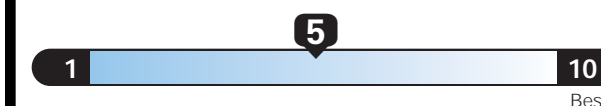

This vehicle emits 350 grams CO2 per mile. The best emits 0 grams per mile (tailpipe only). Producing and distributing fuel also creates emissions; learn more at fuel economy.gov

Actual results will vary for many reasons, including driving conditions and how you drive and maintain your vehicle. The average new vehicle gets 26 MPG and cost $7,000 to fuel over 5 years. Cost estimates are based on 15,000 miles per year at $2.45 per gallon. MPGe is miles per gasoline gallon equivalent. Vehicle emissions are a significant cause of climate change and smog.

fuel economy.gov

Calculate personalized estimates and compare vehicles

Smartphone QR Code™