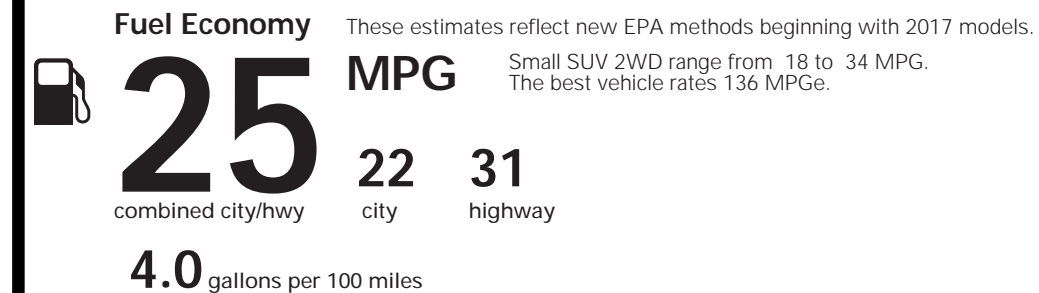

EPA DOT Fuel Economy and Environment

Gasoline Vehicle

You spend
\$250
more in fuel costs over 5 years compared to the average new vehicle.

Annual fuel COST
\$1,450

Fuel Economy & Greenhouse Gas Rating (tailpipe only)