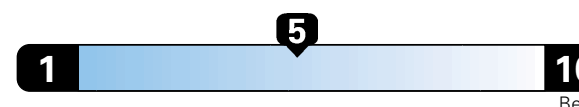

4.0 gallons per 100 miles

Small SUV 2WD range from 18 to 37 MPG .
The best vehicle rates 136 MPGe.

You spend

\$750

in fuel costs
over 5 years
compared to the
average new vehicle.

Annual fuel cost

\$1,550

Fuel Economy & Greenhouse Gas Rating (tailpipe only)