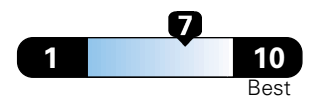

Smog Rating (tailpipe only)

This vehicle emits 350 grams CO2 per mile. The best emits 0 grams per mile (tailpipe only). Producing and distributing fuel also creates emissions; learn more at fuelconomy.gov.

Actual results will vary for many reasons, including driving conditions and how you drive and maintain your vehicle. The average new vehicle gets 27 MPG and cost $6,750 to fuel over 5 years. Cost estimates are based on 15,000 miles per year at $2.40 per gallon. MPGe is miles per gasoline gallon equivalent. Vehicle emissions are a significant cause of climate change and smog.

fuelconomy.gov

Calculate personalized estimates and compare vehicles