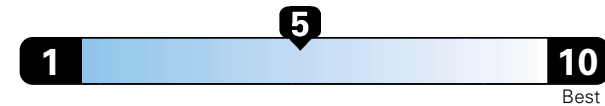

2018 MODEL YEAR

Jeep COMPASS LATITUDE FWD

For more information visit: www.jeep.com
or call 1-877-IAM-JEEP

FCA US LLC

THIS VEHICLE IS MANUFACTURED TO MEET SPECIFIC UNITED STATES REQUIREMENTS. THIS VEHICLE IS NOT MANUFACTURED FOR SALE OR REGISTRATION OUTSIDE OF THE UNITED STATES.

MANUFACTURER'S SUGGESTED RETAIL PRICE OF THIS MODEL INCLUDING DEALER PREPARATION

Base Price: $24,395

JEOP COMPASS LATITUDE 4X2
Exterior Color: Diamond Black Crystal Pearl-Coat Exterior Color
Interior Color: Black / Ski Gray Interior Color
Interior: Premium Cloth / Vinyl Bucket Seats
Engine: 2.4L I4 M-Air Engine
Transmission: 6-Speed Aisin Automatic Transmission
STANDARD EQUIPMENT (UNLESS REPLACED BY OPTIONAL EQUIPMENT)
FUNCTIONAL/SAFETY FEATURES

Advanced Multistage Front Airbags
Supplemental Side-Curtain Front and Rear Airbags
Supplemental Front Seat-Mounted Side Airbags
Remote Keyless Entry with Proximity Entry
Pushbutton Start
Speed Control
Speed Sensitive Power Locks
ParkView® Rear Back Up Camera
Rear Window Defroster
Deep Tint Sunscreen Glass
Fog and Cornering Lamps
Automatic Headlamps
Rear View Day / Night Mirror
13.5-Gallon Fuel Tank
Tire Service Kit
Capless Fuel Filler

INTERIOR FEATURES
Air Conditioning
Uconnect® 3 with 5-Inch Display
Bluetooth® Streaming Audio
Leather-Wrapped Steering Wheel
Steering Wheel Mounted Audio Controls
Cluster 3.5-Inch Black / White Driver Info Display
Auxiliary 12-Volt Rear Power Outlet
Remote USB Port Second-Row
Media Hub (USB, Aux)
Ambient LED Interior Lighting
Illuminated Entry
Tilt / Telescope Steering Column
Power Front Windows w/ 1-Touch Up and Down Feature
Manual 6-Way Driver / Passenger Seats
Rear 60 / 40 Folding Seat
Height-Adjustable Front Shoulder Belts
6-Speakers
Front and Rear Floor Mats