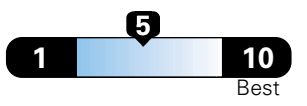

Smog Rating (tailpipe only)

This vehicle emits 350 grams CO2 per mile. The best emits 0 grams per mile (tailpipe only). Producing and distributing fuel also creates emissions; learn more at fuel economy.gov.

Actual results will vary for many reasons, including driving conditions and how you drive and maintain your vehicle. The average new vehicle gets 27 MPG and cost $7,000 to fuel over 5 years. Cost estimates are based on 15,000 miles per year at $2.55 per gallon. MPGe is miles per gasoline gallon equivalent. Vehicle emissions are a significant cause of climate change and smog.

fuel economy.gov

Calculate personalized estimates and compare vehicles