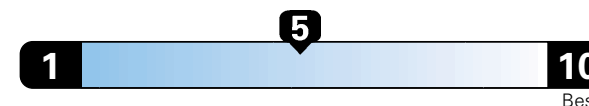

2019 MODEL YEAR

Jeep COMPASS LATITUDE FWD

For more information visit: www.jeep.com
or call 1-877-IAM-JEEP

FCA US LLC

THIS VEHICLE IS MANUFACTURED TO MEET SPECIFIC UNITED STATES REQUIREMENTS. THIS VEHICLE IS NOT MANUFACTURED FOR SALE OR REGISTRATION OUTSIDE OF THE UNITED STATES.

MANUFACTURER'S SUGGESTED RETAIL PRICE OF THIS MODEL INCLUDING DEALER PREPARATION

Base Price: $25,095

JEOP COMPASS LATITUDE 4X2

Exterior Color: White Clear-Coat Exterior Color

Interior Color: Black/Ski Grey Interior Colors

Interior: Premium Cloth / Vinyl Bucket Seats

Engine: 2.4L I4 M-Air Engine

Transmission: 6-Speed Aisin Automatic Transmission

STANDARD EQUIPMENT (UNLESS REPLACED BY OPTIONAL EQUIPMENT)

FUNCTIONAL/SAFETY FEATURES

- Advanced Multistage Front Airbags
- Driver Inflatable Knee-Bolster Airbag
- Supplemental Side-Curtain Front and Rear Airbags
- Supplemental Front Seat-Mounted Side Airbags
- Remote Proximity Keyless Entry
- Pushbutton Start
- Speed Control
- Speed Sensitive Power Locks
- Electronic Stability Control
- Electric Park Brake
- Electronic Roll Mitigation
- ParkView® Rear Back-Up Camera
- Rear Window Wiper / Washer
- Rear Window Defroster
- Deep Tint Sunscreen Glass
- Fog and Cornering Lamps
- Tire Service Kit (No Compact Spare)
- 4-Wheel Disc Anti-Lock Brakes

INTERIOR FEATURES