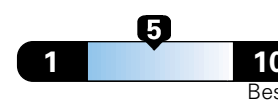

4.0 gallons per 100 miles

You spend \$750
in fuel costs over 5 years compared to the average new vehicle.

Annual fuel cost \$1,550

Fuel Economy & Greenhouse Gas Rating (tailpipe only)

Smog Rating (tailpipe only)