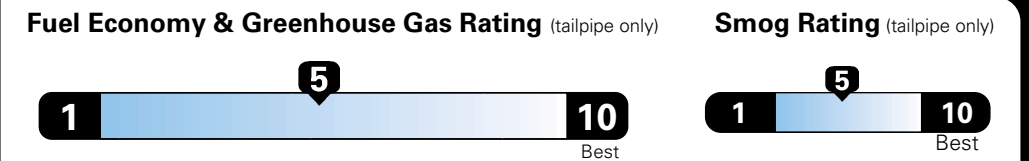

This vehicle emits 350 grams CO2 per mile. The best emits 0 grams per mile (tailpipe only). Producing and distributing fuel also creates emissions; learn more at fuel economy.gov.

Actual results will vary for many reasons, including driving conditions and how you drive and maintain your vehicle. The average new vehicle gets 27 MPG and cost $7,000 to fuel over 5 years. Cost estimates are based on 15,000 miles per year at $2.55 per gallon. MPGe is miles per gasoline gallon equivalent. Vehicle emissions are a significant cause of climate change and smog.

fuel economy.gov

Calculate personalized estimates and compare vehicles

GOVERNMENT 5-STAR SAFETY RATINGS

Overall Vehicle Score ★★★★★

Based on the combined ratings of frontal, side, and rollover. Should ONLY be compared to other vehicles of similar size and weight.

Frontal Crash Driver Passenger ★★★★★

Based on the risk of injury in a frontal impact. Should ONLY be compared to other vehicles of similar size and weight.

Side Crash Front seat Rear seat ★★★★★

Based on the risk of injury in a side impact.

Rollover ★★★

Based on the risk of rollover in a single-vehicle crash.

Star ratings range from 1 to 5 stars (★★★★★) with 5 being the highest. Source: National Highway Traffic Safety Administration (NHTSA) www.safercar.gov or 1-888-327-4236

The safety ratings above are based on Federal Government tests of particular vehicles equipped with certain features and options. The performance of this vehicle may differ.

PARTS CONTENT INFORMATION

FOR VEHICLES IN THIS CARLINE:
U.S./CANADIAN PARTS CONTENT: 17%
MAJOR SOURCES OF FOREIGN PARTS CONTENT:

MEXICO : 72%
NOTE: PARTS CONTENT DOES NOT INCLUDE FINAL ASSEMBLY, DISTRIBUTION, OR OTHER NON-PARTS COSTS.

FOR THIS VEHICLE:
FINAL ASSEMBLY POINT:
TOLUCA, MEXICO
COUNTRY OF ORIGIN:
ENGINE: UNITED STATES
TRANSMISSION: JAPAN

VEHICLE PROTECTION
A PRODUCT OF FCA US LLC

Ask for Mopar Vehicle Protection for your vehicle. We Built It. We Back It.