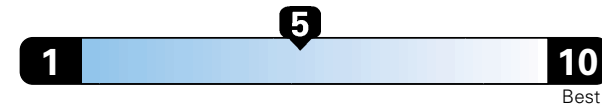

This vehicle emits 350 grams CO2 per mile. The best emits 0 grams per mile (tailpipe only). Producing and distributing fuel also creates emissions; learn more at fuel economy.gov.

Actual results will vary for many reasons, including driving conditions and how you drive and maintain your vehicle. The average new vehicle gets 27 MPG and cost $6,750 to fuel over 5 years. Cost estimates are based on 15,000 miles per year at $2.40 per gallon. MPGe is miles per gasoline gallon equivalent. Vehicle emissions are a significant cause of climate change and smog.

fuel economy.gov

Calculate personalized estimates and compare vehicles