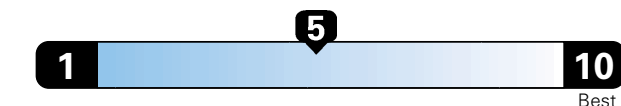

2019 MODEL YEAR

Jeep COMPASS ALTITUDE FWD

For more information visit: www.jeep.com
or call 1-877-IAM-JEEP

FCA US LLC

THIS VEHICLE IS MANUFACTURED TO MEET SPECIFIC UNITED STATES REQUIREMENTS. THIS VEHICLE IS NOT MANUFACTURED FOR SALE OR REGISTRATION OUTSIDE OF THE UNITED STATES.

MANUFACTURER'S SUGGESTED RETAIL PRICE OF THIS MODEL INCLUDING DEALER PREPARATION

Base Price: $24,845

JEOP COMPASS LATITUDE 4X2
Exterior Color: Diamond Black Crystal Pearl-Coat Exterior Paint
Interior Color: Black Interior Color
Interior: Premium Cloth / Vinyl Bucket Seats
Engine: 2.4L I4 M-Air Engine
Transmission: 6-Speed Aisin Automatic Transmission

STANDARD EQUIPMENT (UNLESS REPLACED BY OPTIONAL EQUIPMENT)

FUNCTIONAL/SAFETY FEATURES

Advanced Multistage Front Airbags
Driver Inflatable Knee-Bolster Airbag
Supplemental Side-Curtain Front and Rear Airbags
Supplemental Front Seat-Mounted Side Airbags
Remote Proximity Keyless Entry
Pushbutton Start
Speed Control
Speed Sensitive Power Locks
Electronic Stability Control
Electric Park Brake
Electronic Roll Mitigation
ParkView® Rear Back-Up Camera
Rear Window Wiper / Washer
Rear Window Defroster
Deep Tint Sunscreen Glass
Fog and Cornering Lamps
Tire Service Kit (No Compact Spare)
4-Wheel Disc Anti-Lock Brakes