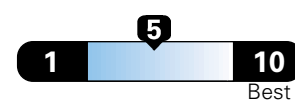

Smog Rating (tailpipe only)

This vehicle emits 350 grams CO2 per mile. The best emits 0 grams per mile (tailpipe only). Producing and distributing fuel also creates emissions; learn more at fuelconomy.gov.

Actual results will vary for many reasons, including driving conditions and how you drive and maintain your vehicle. The average new vehicle gets 27 MPG and cost $7,000 to fuel over 5 years. Cost estimates are based on 15,000 miles per year at $2.55 per gallon. MPGe is miles per gasoline gallon equivalent. Vehicle emissions are a significant cause of climate change and smog.

fuelconomy.gov

Calculate personalized estimates and compare vehicles