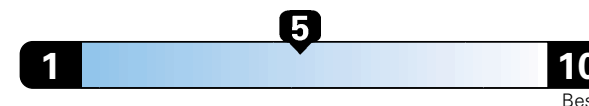

2019 MODEL YEAR

Jeep COMPASS ALTITUDE FWD

For more information visit: www.jeep.com
or call 1-877-IAM-JEEP

FCA US LLC

THIS VEHICLE IS MANUFACTURED TO MEET SPECIFIC UNITED STATES REQUIREMENTS. THIS VEHICLE IS NOT MANUFACTURED FOR SALE OR REGISTRATION OUTSIDE OF THE UNITED STATES.

MANUFACTURER'S SUGGESTED RETAIL PRICE OF THIS MODEL INCLUDING DEALER PREPARATION

Base Price: $25,345

JEOP COMPASS LATITUDE 4X2
Exterior Color: Diamond Black Crystal Pearl-Coat Exterior Paint
Interior Color: Black Interior Color
Interior: Premium Cloth / Vinyl Bucket Seats
Engine: 2.4L I4 Zero Evap M-Air Engine w/ESS
Transmission: 6-Speed Aisin Automatic Transmission

STANDARD EQUIPMENT (UNLESS REPLACED BY OPTIONAL EQUIPMENT)

FUNCTIONAL/SAFETY FEATURES

Advanced Multistage Front Airbags
Driver Inflatable Knee-Bolster Airbag
Supplemental Side-Curtain Front and Rear Airbags
Supplemental Front Seat-Mounted Side Airbags
Remote Proximity Keyless Entry
Push-Button Start
Speed Control
Speed Sensitive Power Locks
Electronic Stability Control
Electric Park Brake
Electronic Roll Mitigation
ParkView® Rear Back-Up Camera
Rear Window Wiper / Washer
Rear Window Defroster
Deep Tint Sunscreen Glass
Fog and Cornering Lamps
Tire Service Kit (No Compact Spare)
4-Wheel Disc Anti-Lock Brakes

INTERIOR FEATURES