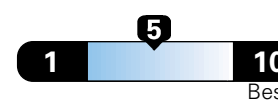

Smog Rating (tailpipe only)

This vehicle emits 350 grams CO2 per mile. The best emits 0 grams per mile (tailpipe only). Producing and distributing fuel also creates emissions; learn more at fuel economy.gov.

Actual results will vary for many reasons, including driving conditions and how you drive and maintain your vehicle. The average new vehicle gets 27 MPG and cost $7,000 to fuel over 5 years. Cost estimates are based on 15,000 miles per year at $2.55 per gallon. MPGe is miles per gasoline gallon equivalent. Vehicle emissions are a significant cause of climate change and smog.

fuel economy.gov

Calculate personalized estimates and compare vehicles