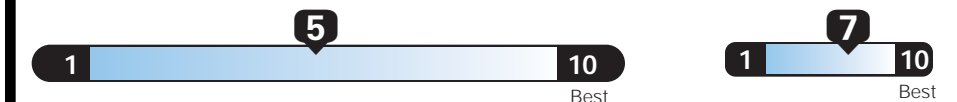

25 MPG
combined city/hwy

22 city

31 highway

4.0 gallons per 100 miles

You spend **\$500** more in fuel costs over 5 years compared to the average new vehicle.

Annual fuel COST **\$1,450**

Fuel Economy & Greenhouse Gas Rating (tailpipe only) Smog Rating (tailpipe only)