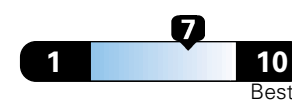

Actual results will vary for many reasons, including driving conditions and how you drive and maintain your vehicle. The average new vehicle gets 27 MPG and cost $6,750 to fuel over 5 years. Cost estimates are based on 15,000 miles per year at $2.40 per gallon. MPGe is miles per gasoline gallon equivalent. Vehicle emissions are a significant cause of climate change and smog.

fuelconomy.gov

Calculate personalized estimates and compare vehicles