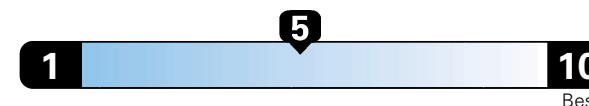

This vehicle emits 350 grams CO2 per mile. The best emits 0 grams per mile (tailpipe only). Producing and distributing fuel also creates emissions; learn more at fuelconomy.gov.

Smog Rating (tailpipe only)