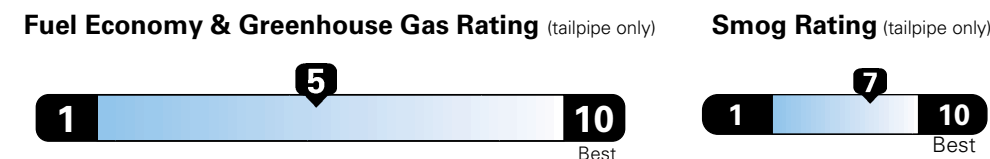

This vehicle emits 350 grams CO2 per mile. The best emits 0 grams per mile (tailpipe only). Producing and distributing fuel also creates emissions; learn more at fuelconomy.gov.

Actual results will vary for many reasons, including driving conditions and how you drive and maintain your vehicle. The average new vehicle gets 27 MPG and cost $6,750 to fuel over 5 years. Cost estimates are based on 15,000 miles per year at $2.40 per gallon. MPGe is miles per gasoline gallon equivalent. Vehicle emissions are a significant cause of climate change and smog.

fuelconomy.gov

Calculate personalized estimates and compare vehicles

GOVERNMENT 5-STAR SAFETY RATINGS

Overall Vehicle Score ★★★★★

Based on the combined ratings of frontal, side, and rollover. Should ONLY be compared to other vehicles of similar size and weight.

Frontal Crash Driver Passenger ★★★★★

Based on the risk of injury in a frontal impact. Should ONLY be compared to other vehicles of similar size and weight.

Side Crash Front seat Rear seat ★★★★★

Based on the risk of injury in a side impact.

Rollover ★★★

Based on the risk of rollover in a single-vehicle crash.

Star ratings range from 1 to 5 stars (★★★★★) with 5 being the highest. Source: National Highway Traffic Safety Administration (NHTSA) www.safercar.gov or 1-888-327-4236

The safety ratings above are based on Federal Government tests of particular vehicles equipped with certain features and options. The performance of this vehicle may differ.

PARTS CONTENT INFORMATION

FOR VEHICLES IN THIS CARLINE:
U.S./CANADIAN PARTS CONTENT: 17%
MAJOR SOURCES OF FOREIGN PARTS CONTENT:

MEXICO : 69%
NOTE: PARTS CONTENT DOES NOT INCLUDE FINAL ASSEMBLY, DISTRIBUTION, OR OTHER NON-PARTS COSTS.

FOR THIS VEHICLE:
FINAL ASSEMBLY POINT:
TOLUCA, MEXICO
COUNTRY OF ORIGIN:
ENGINE: UNITED STATES
TRANSMISSION: JAPAN

VEHICLE PROTECTION
A PRODUCT OF FCA US LLC

Ask for Mopar Vehicle Protection for your vehicle. We Built It. We Back It.