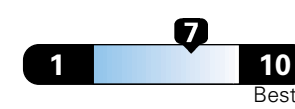

4.0 gallons per 100 miles

You spend

\$500

in fuel costs
over 5 years
compared to the
average new vehicle.

Annual fuel cost

\$1,450

Fuel Economy & Greenhouse Gas Rating (tailpipe only)

Smog Rating (tailpipe only)